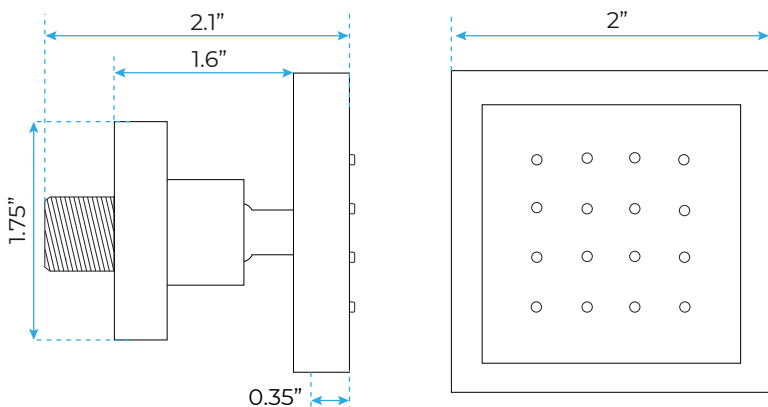

Shower head size: 20 x 20 inch

Each function run all together and separately

Music and LED light work by electronic

All Metal Material: Solid Brass; Stainless Steel (top showerhead, hose)

Shower Head Mounting: Flush on ceiling

Waterfall×2

Rainfall

Water Pressure: 0.3-0.5MPA
Shower Flow Rate: 9-25L/min

Product shown is only for installation display purpose

All dimensions and specifications are nominal and may vary. Use actual products for accuracy in critical situations.

Shower Mixer

Product shown is only for installation display purpose

Shower Mixer Connections

Unit: mm

Cold water

Hot water

Mixer water

Hand Shower

Flow Rate: 2.0 GPM / 7.6 LPM

Spout

Body Jet

Thread Interface Size: G 1/2 Inch

Type: Fixed Rotatable Type

Installation Type: Wall Mounted

Material: Brass

Feature: Can rotate 360 degrees