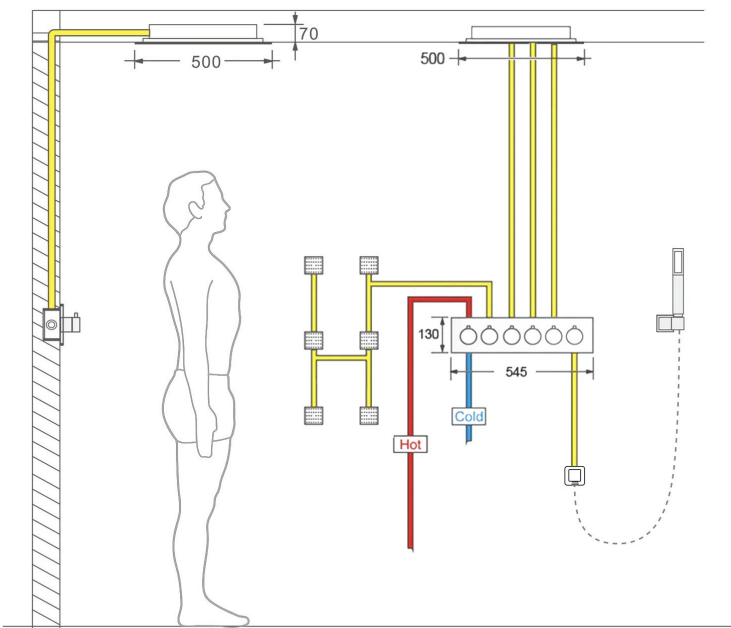

Shower head size: 20 x 20 inch

Each function run all together and separately

Music and LED light work by electronic

All Metal Material: Solid Brass; Stainless Steel (top showerhead, hose)

Shower Head Mounting: Flush on ceiling

Waterfall×2

Rainfall

Water Pressure: 0.3-0.5MPA
Shower Flow Rate: 9-25L/min

Product shown is only for installation display purpose

All dimensions and specifications are nominal and may vary. Use actual products for accuracy in critical situations.

Shower Mixer

Product shown is only for installation display purpose

Shower Mixer Connections

Unit: mm

Cold water

Hot water

Mixer water

Hand Shower

Flow Rate: 2.0 GPM / 7.6 LPM

Spout

Body Jet

Thread Interface Size: G 1/2 Inch

Type: Fixed Rotatable Type

Installation Type: Wall Mounted

Material: Brass

Feature: Can rotate 360 degrees