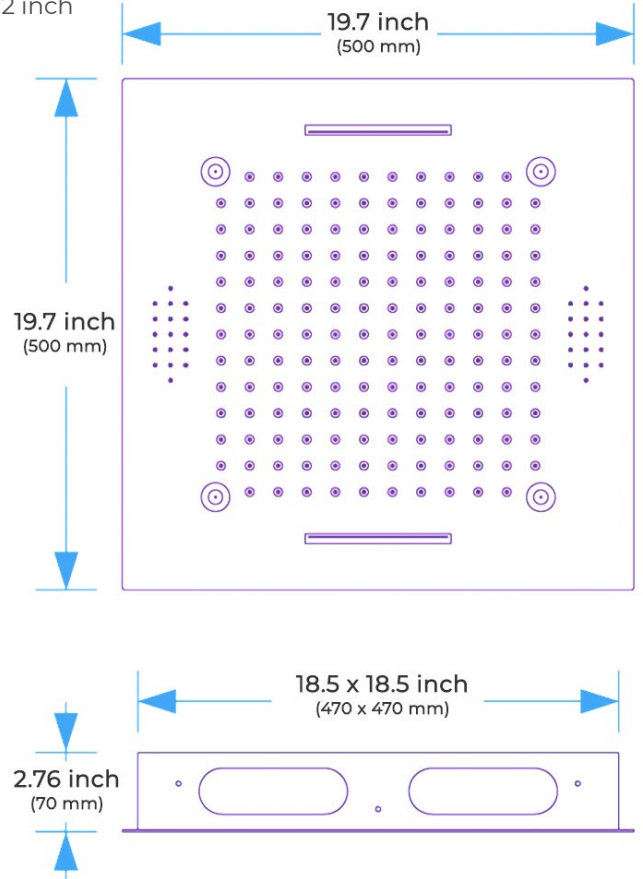

Shower head size: 20 x 20 inch

Each function run all together and separately

Music and LED light work by electronic

All Metal Material: Solid Brass; Stainless Steel (top showerhead, hose)

Shower Head Mounting: Flush on ceiling

Hand Spray Hose: 59 inch

Water flow: 2.5 GPM ~ 5.5 GPM

Water pressure: 0.3 MPA ~ 1 MPA

Water pipe lines: 3/4 inch water pipes for the hot and cold water mixer inlet, the others are 1/2 inch

Touch Panel Control

Waterfall×2

Rainfall

Water Pressure: 0.3-0.5MPA
Shower Flow Rate: 9-25L/min

Product shown is only for installation display purpose

All dimensions and specifications are nominal and may vary. Use actual products for accuracy in critical situations.

Flow Rate: 2.0 GPM / 7.6 LPM

Spout

Body Jet

Thread Interface Size: G 1/2 Inch

Type: Fixed Rotatable Type

Installation Type: Wall Mounted

Material: Brass

Feature: Can rotate 360 degrees