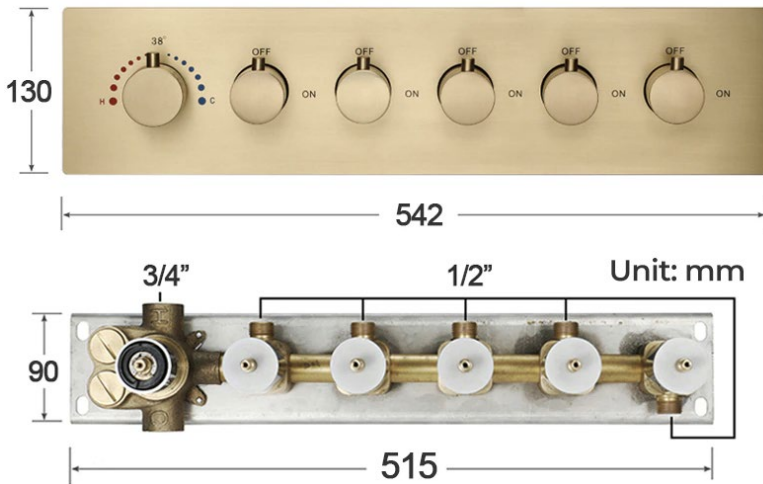

Shower head size: 20 x 20 inch

Each function run all together and separately

Music and LED light work by electronic

All Metal Material: Solid Brass; Stainless Steel (top showerhead, hose)

Shower Head Mounting: Flush on ceiling

Waterfall×2

Rainfall

Water Pressure: 0.3-0.5MPA
Shower Flow Rate: 9-25L/min

Product shown is only for installation display purpose

All dimensions and specifications are nominal and may vary. Use actual products for accuracy in critical situations.

Shower Mixer

Product shown is only for installation display purpose

Shower Mixer Connections

Unit: mm

Cold water

Hot water

Mixer water

Hand Shower

Flow Rate: 2.0 GPM / 7.6 LPM

Spout

Body Jet

Thread Interface Size: G 1/2 Inch

Type: Fixed Rotatable Type

Installation Type: Wall Mounted

Material: Brass

Feature: Can rotate 360 degrees