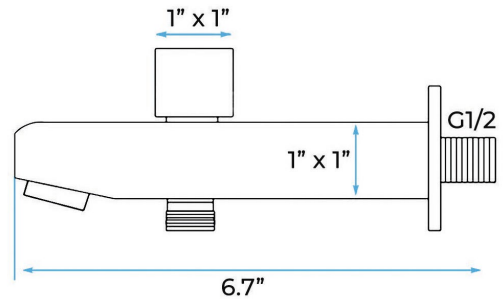

Shower head size: 20 x 20 inch

Each function run all together and separately

Music and LED light work by electronic

All Metal Material: Solid Brass; Stainless Steel (top showerhead, hose)

Shower Head Mounting: Flush on ceiling

Waterfall×2

Rainfall

Water Pressure: 0.3-0.5MPA
Shower Flow Rate: 9-25L/min

Product shown is only for installation display purpose

All dimensions and specifications are nominal and may vary. Use actual products for accuracy in critical situations.

Shower Mixer

Product shown is only for installation display purpose

Shower Mixer Connections

Unit: mm

Cold water

Hot water

Mixer water

Hand Shower

Flow Rate: 2.0 GPM / 7.6 LPM

Spout

Body Jet

Thread Interface Size: G 1/2 Inch

Type: Fixed Rotatable Type

Installation Type: Wall Mounted

Material: Brass

Feature: Can rotate 360 degrees