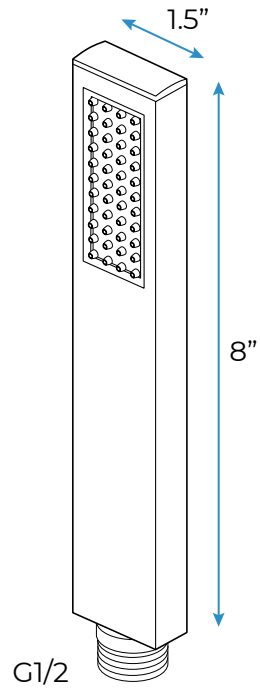

Shower head size: 20 x 20 inch

Each function run all together and separately

Music and LED light work by electronic

All Metal Material: Solid Brass; Stainless Steel (top showerhead, hose)

Shower Head Mounting: Flush on ceiling

Waterfall×2

Rainfall

Water Pressure: 0.3-0.5MPA
Shower Flow Rate: 9-25L/min

Product shown is only for installation display purpose

All dimensions and specifications are nominal and may vary. Use actual products for accuracy in critical situations.

Shower Mixer

Product shown is only for installation display purpose

Shower Mixer Connections

Unit: mm

Cold water

Hot water

Mixer water

Hand Shower

Flow Rate: 2.0 GPM / 7.6 LPM

Spout

Body Jet

Thread Interface Size: G 1/2 Inch

Type: Fixed Rotatable Type

Installation Type: Wall Mounted

Material: Brass

Feature: Can rotate 360 degrees