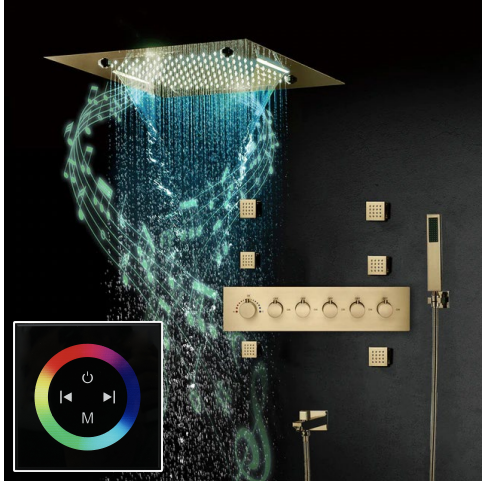

BRUSHED TOUCH PANEL CONTROLLED THERMOSTATIC RECESSED CEILING MOUNT LED MIST RAINFALL WATERFALL MUSICAL SHOWER SYSTEM WITH HAND SHOWER AND 6 JETTED BODY SPRAY SPECIFICATIONS

Shower Head

Shower Head 3 Functions: Waterfall, Rainfall & Mist

Shower head size: 20 x 20 inch

Each function run all together and separately

Music and LED light work by electronic

All Metal Material: Solid Brass; Stainless Steel (top showerhead, hose)

Shower Head Mounting: Flush on ceiling

Hand Spray Hose: 59 inch

Water flow: 2.5 GPM ~ 5.5 GPM

Water pressure: 0.3 MPA ~ 1 MPA

Water pipe lines: 3/4 inch water pipes for the hot and cold water mixer inlet, the others are 1/2 inch

Touch Panel Control

Flow Rate: 2.0 GPM / 7.6 LPM

Spout

Body Jet

Thread Interface Size: G 1/2 Inch

Type: Fixed Rotatable Type

Installation Type: Wall Mounted

Material: Brass

Feature: Can rotate 360 degrees