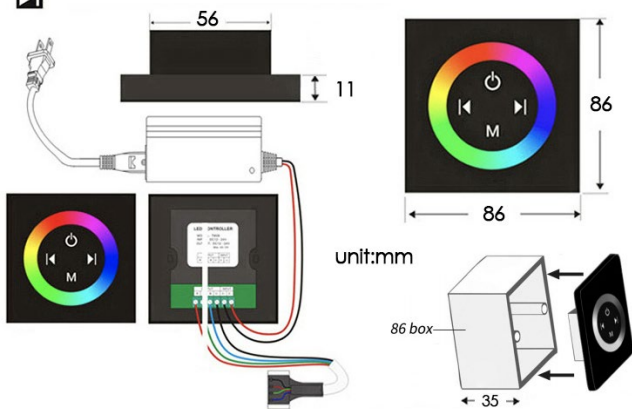

Shower head size: 20 x 20 inch

Each function run all together and separately

Music and LED light work by electronic

All Metal Material: Solid Brass; Stainless Steel (top showerhead, hose)

Shower Head Mounting: Flush on ceiling

Hand Spray Hose: 59 inch

Water flow: 2.5 GPM ~ 5.5 GPM

Water pressure: 0.3 MPA ~ 1 MPA

Water pipe lines: 3/4 inch water pipes for the hot and cold water mixer inlet, the others are 1/2 inch

Touch Panel Control

Turn On/Off Control

MANUAL MODE
Total 64 colors

Auto mode setting

AUTO MODE
Total 11 Auto mode

Set the speed of color change, fast/slow

304 Stainless Steel

Speaker×2 『500×500mm』

Mist×4

Flow Rate: 2.0 GPM / 7.6 LPM

Spout

Body Jet

Thread Interface Size: G 1/2 Inch

Type: Fixed Rotatable Type

Installation Type: Wall Mounted

Material: Brass

Feature: Can rotate 360 degrees